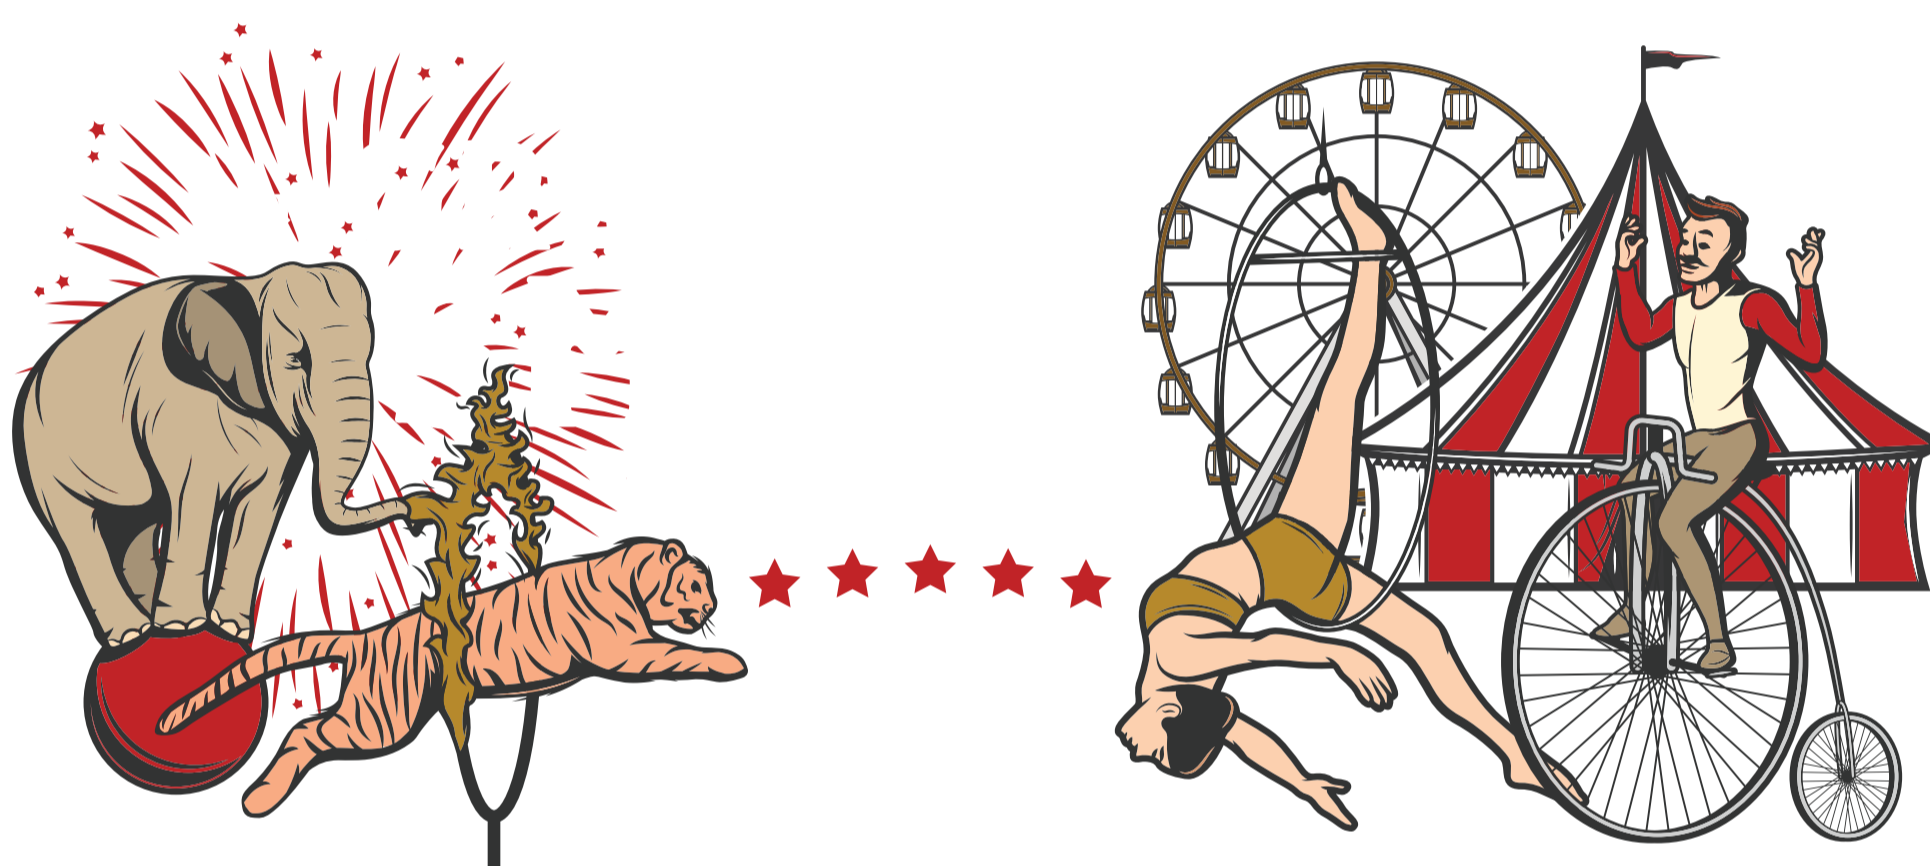

RINGLEADER 1 - BLACK AND WHITE WITH ALTS

TIGER-FIRE-HOOP 1

TIGER ON GLOBE

CREW SHIRTS

★ STAGE HAND ★

BASIC HAT

GREATEST SMOKE ON EARTH DESIGN

SIMPLE ELEPHANT